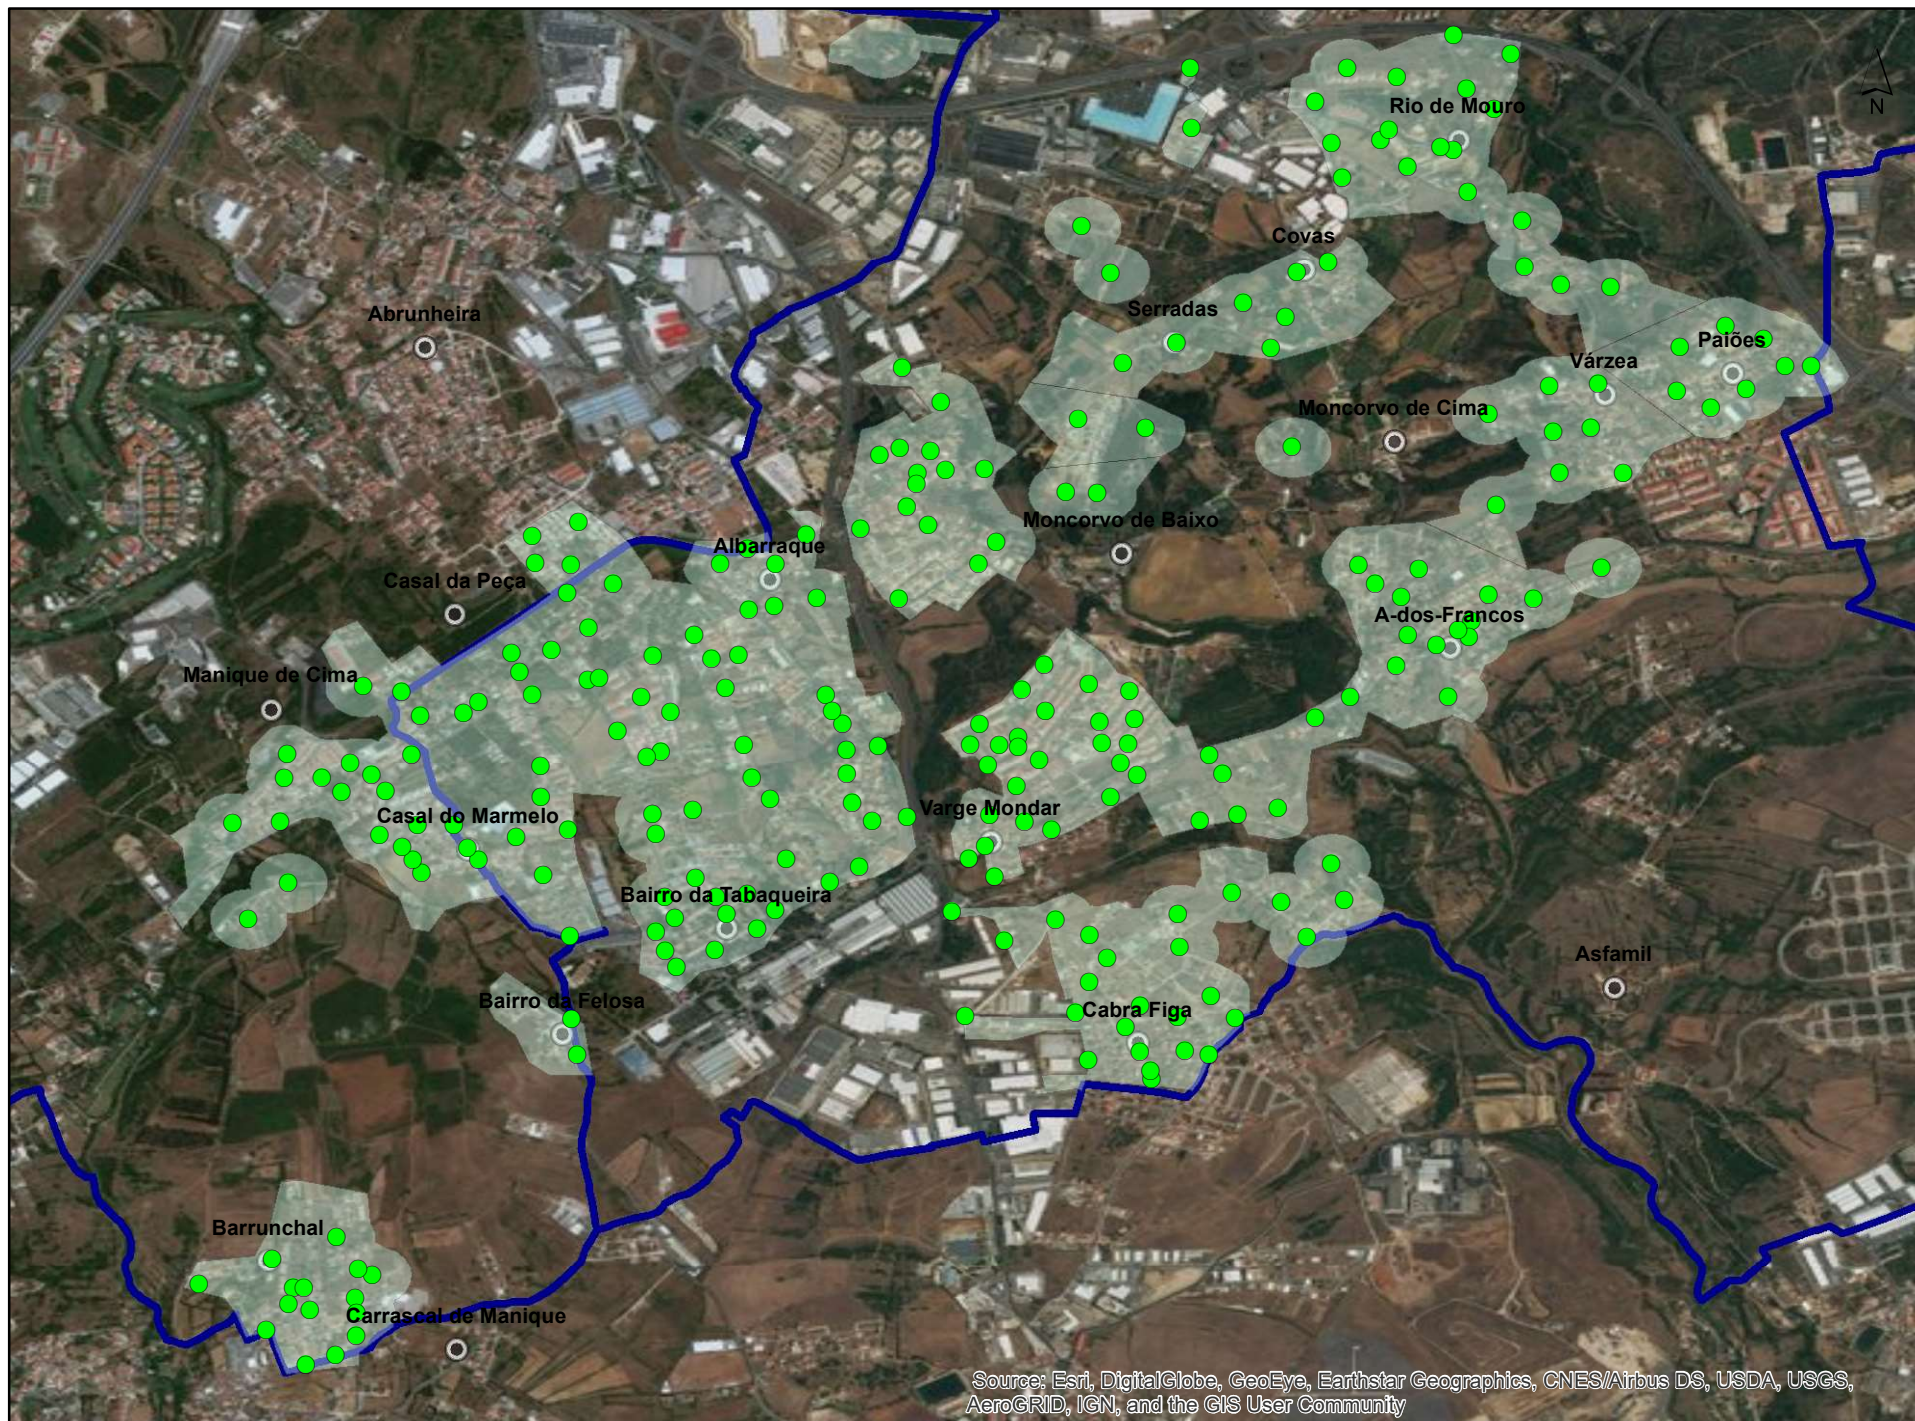

**Área de abrangência**  
**Projeto PAP RUB**

Source: Esri, DigitalGlobe, GeoEye, Earthstar Geographics, CNES/Airbus DS, USDA, USGS, AeroGRID, IGN, and the GIS User Community

**Legenda**

- Pontos\_Rec\_abrangidos
- Area\_Abr\_RUB

0 80 160 320 Meters

Realizado por:  
DCR\_JM - 29/06/2020